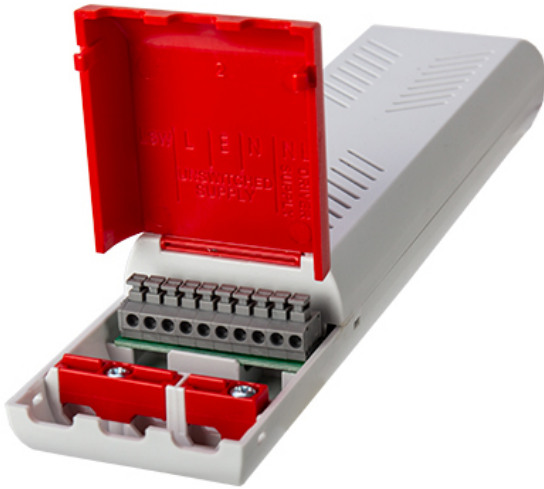

Order Code: XC2RM3
2W Emergency Conversion Kit

Features

- Flexible pack for feeding through 65mm hole
- All-in-one emergency housing for xcite [Downlight](#) and [Panel](#) products
- NiCd sub C battery pack
- 3 hours emergency pack with battery and converter

Construction

- Self-contained 3 hours maintained emergency pack
- Plug and play connections

Dimensions

A (mm)	265
B (mm)	62
C (mm)	36

General

Weight (kg)	0.34
-------------	------

Emergency

Emergency Wattage (W)	2
-----------------------	---