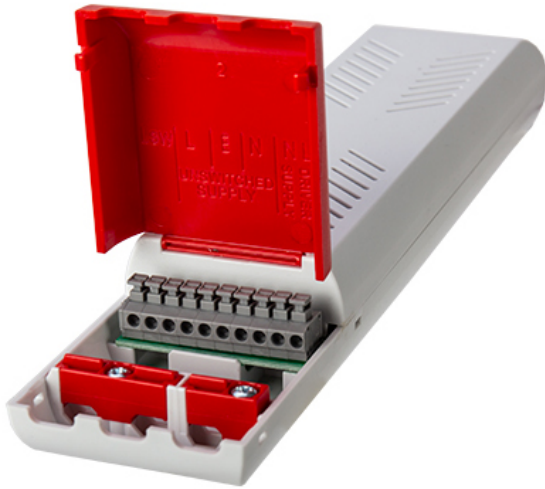

Order Code: XC2RM3
2W Emergency Conversion Kit

Features

- Flexible pack for feeding through 65mm hole
- NiCd sub C battery pack
- All-in-one emergency housing for xcite [Downlight](#) and [Panel](#) products
- 3 hours emergency pack with battery and converter

Construction

- Self-contained 3 hours maintained emergency pack
- Plug and play connections

Dimensions

A (mm)	265
B (mm)	62
C (mm)	36

General

Weight (kg)	0.34
-------------	------

Emergency

Emergency Wattage (W)	2
-----------------------	---