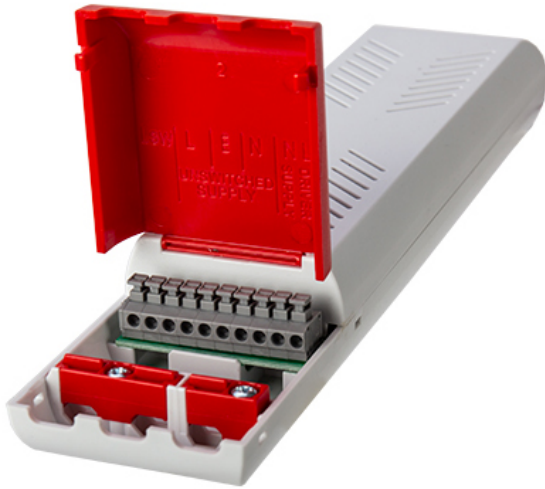

**Order Code: XC2RM3**  
2W Emergency Conversion Kit

**Features**

- Flexible pack for feeding through 65mm hole
- All-in-one emergency housing for xcite [Downlight](#) and [Panel](#) products
- NiCd sub C battery pack
- 3 hours emergency pack with battery and converter

**Construction**

- Self-contained 3 hours maintained emergency pack
- Plug and play connections

**Dimensions**

A (mm)	265
B (mm)	62
C (mm)	36

**General**

Weight (kg)	0.34
-------------	------

**Emergency**

Emergency Wattage (W)	2
-----------------------	---