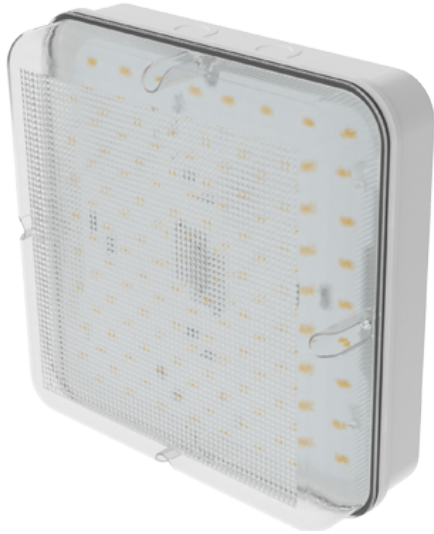

### Order Code: XCBHWPX1

X1 Bulkhead WP - Square - Prismatic diffuser - CCT [3000K/4000K/6000K] + Wattage Selectable - White

#### Features

- Suitable for exterior commercial and industrial applications
- CCT selectable via selector switch [3000K/4000K/6000K]
- Wattage selectable via selector switch [8W/12W/16W]

#### Installation Notes

4-point screw fixing  
 Conduit side entry points for surface mount cable entry  
 Loop-in, loop-out push-fit terminal block for quick tool-free installation

**Order Code: XCBHWPX1**

X1 Bulkhead WP - Square - Prismatic diffuser - CCT [3000K/4000K/6000K] + Wattage Selectable - White

Dimensions

|        |     |
|--------|-----|
| A (mm) | 252 |
| B (mm) | 252 |
| C (mm) | 92  |