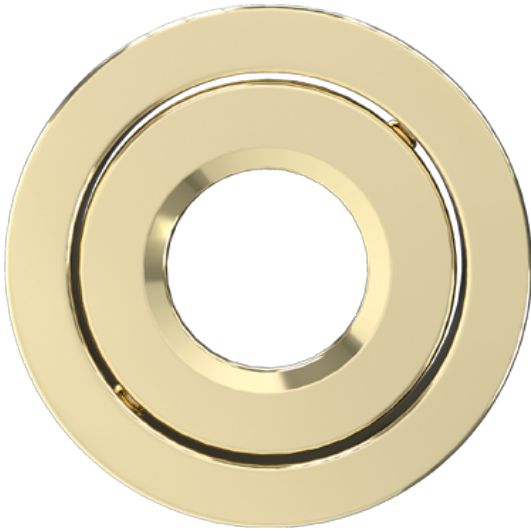

**Order Code:** XCBZTX1PB

Polished Brass Bezel for X1 FRD TILT

### Features

- Available in 8 different coloured bezels
- Up to 20° tilt adjustment and 360° rotation, for flexible aiming
- Compatible with [X1 FRD TILT](#)

### Construction

- Pressed steel bezel

### Dimensions

|           |    |
|-----------|----|
| C (mm)    | 20 |
| Dia. (mm) | 99 |