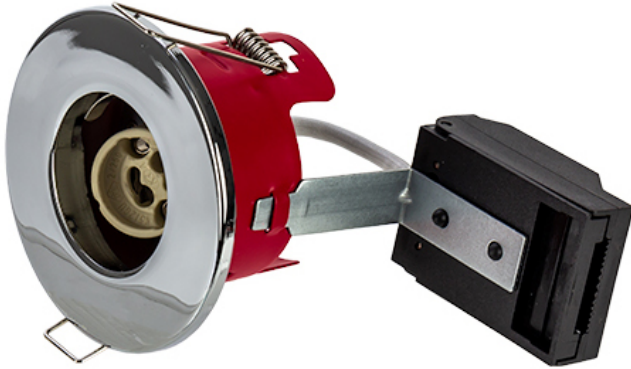

**Order Code: XCFRRPC**

GU10 - Fire Rated Recessed Ring Downlight - Lampholder - Polished Chrome

**Features**

- Ideal for retrofit of existing halogen downlight fixtures
- Available in 3 different coloured bezels
- Lamps sold separately
- FIXED, [Tilt](#) and IP65 [Shower](#) version available
- 30, 60 & 90 minute fire rating with solid timber joists
- 30 minute fire rating with Staircraft I-Joist [\[Compatibility Matrix\]](#)

**Construction**

- Steel body providing a high level of fire protection in accordance with Building Regulations Part B
- Supplied with GU10 lampholder and bracket

**Technical Data**

General		Electrical	
Luminaire Wattage (W)	50	Input Voltage Range (VAC)	230
Weight (kg)	1.72		

### Order Code: XCFRRPC

GU10 - Fire Rated Recessed Ring Downlight - Lampholder - Polished Chrome

#### Dimensions

C (mm)	94
Cut Out (mm)	68
Dia. (mm)	85