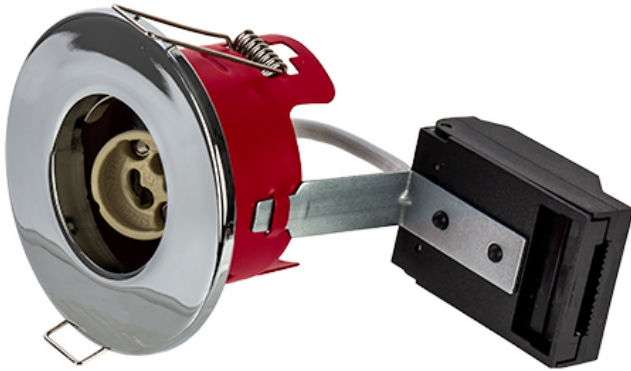

Order Code: XCFRRPC

GU10 - Fire Rated Recessed Ring Downlight - Lampholder - Polished Chrome

Features

- Ideal for retrofit of existing halogen downlight fixtures
- Available in 3 different coloured bezels
- Lamps sold separately
- FIXED, [Tilt](#) and IP65 [Shower](#) version available
- 30, 60 & 90 minute fire rating with solid timber joists
- 30 minute fire rating with Staircraft I-Joist [\[Compatibility Matrix\]](#)

Construction

- Steel body providing a high level of fire protection in accordance with Building Regulations Part B
- Supplied with GU10 lampholder and bracket

Technical Data

General		Electrical	
Luminaire Wattage (W)	50	Input Voltage Range (VAC)	230
Weight (kg)	1.72		

Order Code: XCFRRPC

GU10 - Fire Rated Recessed Ring Downlight - Lampholder - Polished Chrome

Dimensions

C (mm)	94
Cut Out (mm)	68
Dia. (mm)	85

Line Drawing