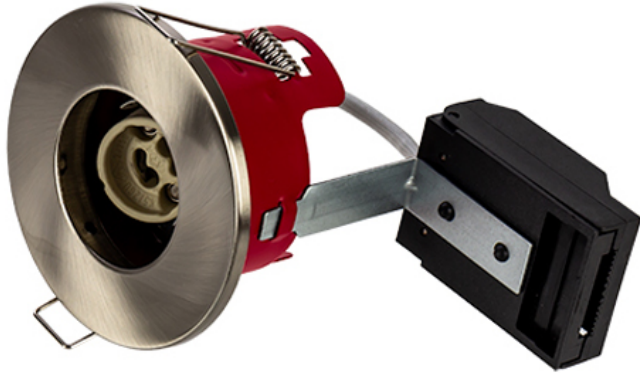

Order Code: XCFRRSN

GU10 - Fire Rated Recessed Ring Downlight - Lampholder - Satin Nickel

Features

- Ideal for retrofit of existing halogen downlight fixtures
- Available in 3 different coloured bezels
- Lamps sold separately
- 30 minute fire rating with Staircraft I-Joist [\[Compatibility Matrix\]](#)
- FIXED, [Tilt](#) and IP65 [Shower](#) version available
- 30, 60 & 90 minute fire rating with solid timber joists

Construction

- Steel body providing a high level of fire protection in accordance with Building Regulations Part B
- Supplied with GU10 lampholder and bracket

Technical Data

General		Electrical	
Luminaire Wattage (W)	50	Input Voltage Range (VAC)	230
Weight (kg)	1.72		

Order Code: XCFRRSN

GU10 - Fire Rated Recessed Ring Downlight - Lampholder - Satin Nickel

Dimensions

C (mm)	94
-----	-----
Cut Out (mm)	68
-----	-----
Dia. (mm)	85
-----	-----

Line Drawing