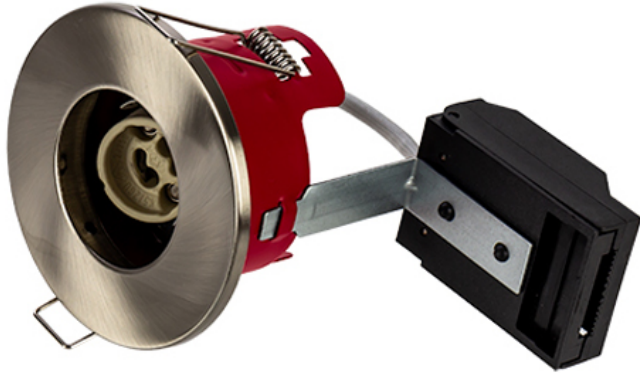

Order Code: XCFRRSN

GU10 - Fire Rated Recessed Ring Downlight - Lampholder - Satin Nickel

Features

- Ideal for retrofit of existing halogen downlight fixtures
- Available in 3 different coloured bezels
- Lamps sold separately
- FIXED, [Tilt](#) and IP65 [Shower](#) version available
- 30, 60 & 90 minute fire rating with solid timber joists
- 30 minute fire rating with Staircraft I-Joist [\[Compatibility Matrix\]](#)

Construction

- Steel body providing a high level of fire protection in accordance with Building Regulations Part B
- Supplied with GU10 lampholder and bracket

Technical Data

General		Electrical	
Luminaire Wattage (W)	50	Input Voltage Range (VAC)	230
Weight (kg)	1.72		

Order Code: XCFRRSN

GU10 - Fire Rated Recessed Ring Downlight - Lampholder - Satin Nickel

Dimensions

C (mm)	94
-----	-----
Cut Out (mm)	68
-----	-----
Dia. (mm)	85
-----	-----

Line Drawing