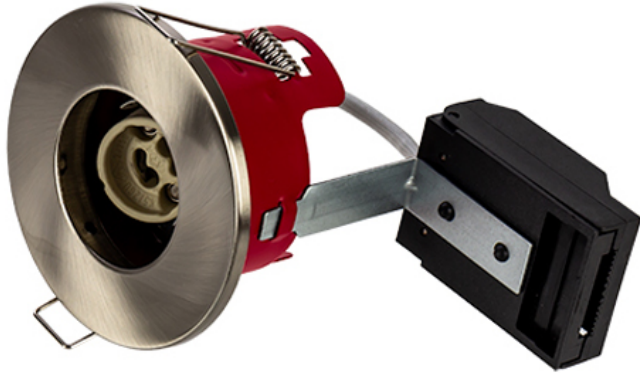

Order Code: XCFRRSN

GU10 - Fire Rated Recessed Ring Downlight - Lampholder - Satin Nickel

Features

- Ideal for retrofit of existing halogen downlight fixtures
- Available in 3 different coloured bezels
- Lamps sold separately
- FIXED, [Tilt](#) and IP65 [Shower](#) version available
- 30, 60 & 90 minute fire rating with solid timber joists
- 30 minute fire rating with Staircraft I-Joist [\[Compatibility Matrix\]](#)

Construction

- Steel body providing a high level of fire protection in accordance with Building Regulations Part B
- Supplied with GU10 lampholder and bracket

Technical Data

General		Electrical	
Luminaire Wattage (W)	50	Input Voltage Range (VAC)	230
Weight (kg)	1.72		

Order Code: XCFRRSN

GU10 - Fire Rated Recessed Ring Downlight - Lampholder - Satin Nickel

Dimensions

C (mm)	94

Cut Out (mm)	68

Dia. (mm)	85

Line Drawing