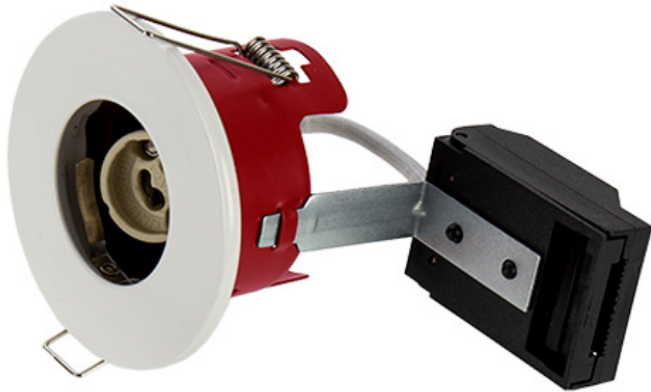

Order Code: XCFRRW

GU10 - Fire Rated Recessed Ring Downlight - Lampholder - White

Features

- Ideal for retrofit of existing halogen downlight fixtures
- Available in 3 different coloured bezels
- Lamps sold separately
- FIXED, [Tilt](#) and IP65 [Shower](#) version available
- 30, 60 & 90 minute fire rating with solid timber joists
- 30 minute fire rating with Staircraft I-Joist [\[Compatibility Matrix\]](#)

Construction

- Steel body providing a high level of fire protection in accordance with Building Regulations Part B
- Supplied with GU10 lampholder and bracket

Technical Data

General		Electrical	
Luminaire Wattage (W)	50	Input Voltage Range (VAC)	230
Weight (kg)	1.72		

Order Code: XCRRW

GU10 - Fire Rated Recessed Ring Downlight - Lampholder - White

Dimensions

C (mm)	94
Cut Out (mm)	68
Dia. (mm)	85

Line Drawing