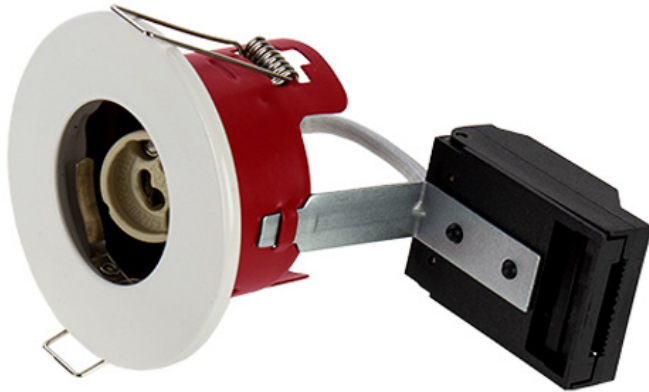

Order Code: XCFRRW

GU10 - Fire Rated Recessed Ring Downlight - Lampholder - White

Features

- Ideal for retrofit of existing halogen downlight fixtures
- Available in 3 different coloured bezels
- Lamps sold separately
- 30, 60 & 90 minute fire rating with solid timber joists
- 30 minute fire rating with Staircraft I-Joist [\[Compatibility Matrix\]](#)
- FIXED, [Tilt](#) and IP65 [Shower](#) version available

Construction

- Steel body providing a high level of fire protection in accordance with Building Regulations Part B
- Supplied with GU10 lampholder and bracket

Technical Data

General		Electrical	
Luminaire Wattage (W)	50	Input Voltage Range (VAC)	230
Weight (kg)	1.72		

Order Code: XCRRW

GU10 - Fire Rated Recessed Ring Downlight - Lampholder - White

Dimensions

C (mm)	94
-----	-----
Cut Out (mm)	68
-----	-----
Dia. (mm)	85
-----	-----

Line Drawing