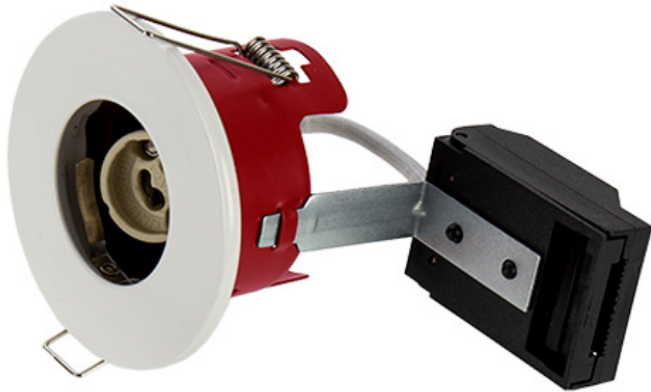

### Order Code: XCFRRW

GU10 - Fire Rated Recessed Ring Downlight - Lampholder - White

#### Features

- Ideal for retrofit of existing halogen downlight fixtures
- Available in 3 different coloured bezels
- Lamps sold separately
- FIXED, [Tilt](#) and IP65 [Shower](#) version available
- 30, 60 & 90 minute fire rating with solid timber joists
- 30 minute fire rating with Staircraft I-Joist [\[Compatibility Matrix\]](#)

#### Construction

- Steel body providing a high level of fire protection in accordance with Building Regulations Part B
- Supplied with GU10 lampholder and bracket

#### Technical Data

General		Electrical	
Luminaire Wattage (W)	50	Input Voltage Range (VAC)	230
Weight (kg)	1.72		

**Order Code:** XCRRW

GU10 - Fire Rated Recessed Ring Downlight - Lampholder - White