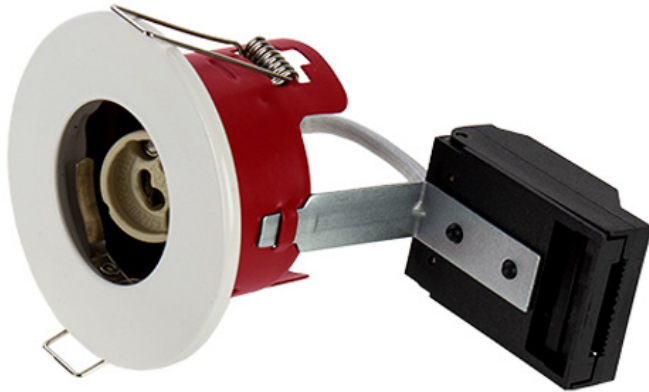

Order Code: XCFRRW

GU10 - Fire Rated Recessed Ring Downlight - Lampholder - White

Features

- Ideal for retrofit of existing halogen downlight fixtures
- Available in 3 different coloured bezels
- Lamps sold separately
- FIXED, [Tilt](#) and IP65 [Shower](#) version available
- 30, 60 & 90 minute fire rating with solid timber joists
- 30 minute fire rating with Staircraft I-Joist [\[Compatibility Matrix\]](#)

Construction

- Steel body providing a high level of fire protection in accordance with Building Regulations Part B
- Supplied with GU10 lampholder and bracket

Technical Data

General		Electrical	
Luminaire Wattage (W)	50	Input Voltage Range (VAC)	230
Weight (kg)	1.72		

Order Code: XCRRW

GU10 - Fire Rated Recessed Ring Downlight - Lampholder - White

Dimensions

C (mm)	94
Cut Out (mm)	68
Dia. (mm)	85

Line Drawing