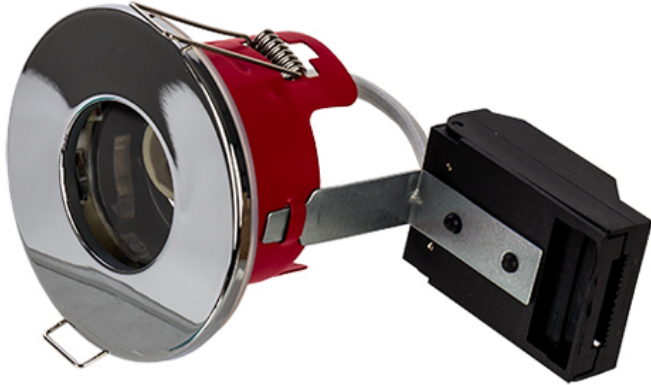

**Order Code: XCFRSPC**

GU10 - Fire Rated Recessed Ring Shower Downlight - IP65 - Lampholder - Polished Chrome

**Features**

- Ideal for retrofit of existing halogen downlight fixtures
- Available in 3 different coloured bezels
- Lamps sold separately
- 30, 60 & 90 minute fire rating with solid timber joists
- 30 minute fire rating with Staircraft I-Joist and METAL WEB Joist [[Compatibility Matrix](#)]
- [Fixed](#), [Tilt](#) and IP65 SHOWER version available

**Construction**

- Steel body providing a high level of fire protection in accordance with Building Regulations Part B
- Loop in/out mains connector
- Supplied with GU10 lampholder and bracket

**Technical Data**

General		Electrical	
Weight (kg)	0.30	Input Voltage Range (VAC)	230

**Order Code: XCFRSPC**

GU10 - Fire Rated Recessed Ring Shower Downlight - IP65 - Lampholder - Polished Chrome

Dimensions

C (mm)	96
-----	-----
Cut Out (mm)	68
-----	-----
Dia. (mm)	85
-----	-----