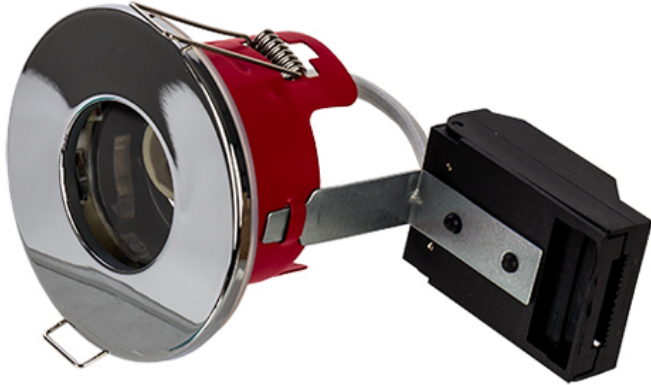

**Order Code: XCFRSPC**

GU10 - Fire Rated Recessed Ring Shower Downlight - IP65 - Lampholder - Polished Chrome

**Features**

- Ideal for retrofit of existing halogen downlight fixtures
- Available in 3 different coloured bezels
- Lamps sold separately
- [Fixed](#), [Tilt](#) and IP65 SHOWER version available
- 30, 60 & 90 minute fire rating with solid timber joists
- 30 minute fire rating with Staircraft I-Joist and METAL WEB Joist [[Compatibility Matrix](#)]

**Construction**

- Steel body providing a high level of fire protection in accordance with Building Regulations Part B
- Loop in/out mains connector
- Supplied with GU10 lampholder and bracket

**Technical Data**

**General**

Weight (kg)

0.30

**Electrical**

Input Voltage Range (VAC)

230

**Order Code: XCFRSPC**

GU10 - Fire Rated Recessed Ring Shower Downlight - IP65 - Lampholder - Polished Chrome