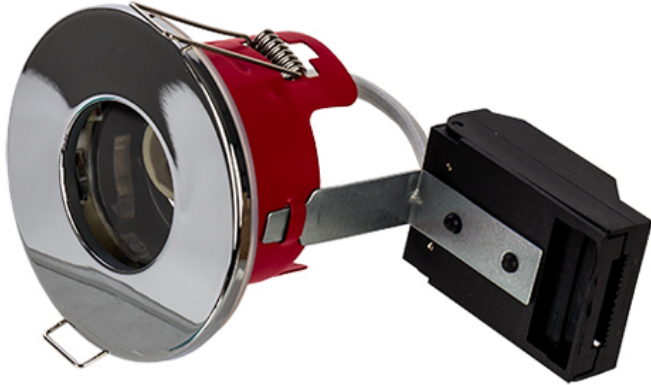

Order Code: XCFRSPC

GU10 - Fire Rated Recessed Ring Shower Downlight - IP65 - Lampholder - Polished Chrome

Features

- Ideal for retrofit of existing halogen downlight fixtures
- Available in 3 different coloured bezels
- Lamps sold separately
- [Fixed](#), [Tilt](#) and IP65 SHOWER version available
- 30, 60 & 90 minute fire rating with solid timber joists
- 30 minute fire rating with Staircraft I-Joist and METAL WEB Joist [[Compatibility Matrix](#)]

Construction

- Steel body providing a high level of fire protection in accordance with Building Regulations Part B
- Loop in/out mains connector
- Supplied with GU10 lampholder and bracket

Technical Data

General		Electrical	
Weight (kg)	0.30	Input Voltage Range (VAC)	230

Order Code: XCFRSPC

GU10 - Fire Rated Recessed Ring Shower Downlight - IP65 - Lampholder - Polished Chrome

Dimensions

C (mm)	96
-----	-----
Cut Out (mm)	68
-----	-----
Dia. (mm)	85
-----	-----