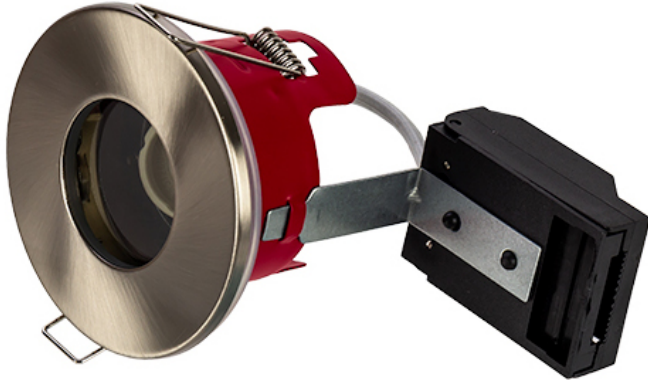

Order Code: XCFRSSN

GU10 - Fire Rated Recessed Ring Shower Downlight - IP65 - Lampholder - Satin Nickel

Features

- Ideal for retrofit of existing halogen downlight fixtures
- Available in 3 different coloured bezels
- Lamps sold separately
- [Fixed](#), [Tilt](#) and IP65 SHOWER version available
- 30, 60 & 90 minute fire rating with solid timber joists
- 30 minute fire rating with Staircraft I-Joist and METAL WEB Joist [[Compatibility Matrix](#)]

Construction

- Steel body providing a high level of fire protection in accordance with Building Regulations Part B
- Loop in/out mains connector
- Supplied with GU10 lampholder and bracket

Technical Data

General

Weight (kg)

0.30

Electrical

Input Voltage Range (VAC)

230

Order Code: XCFRSSN

GU10 - Fire Rated Recessed Ring Shower Downlight - IP65 - Lampholder - Satin Nickel