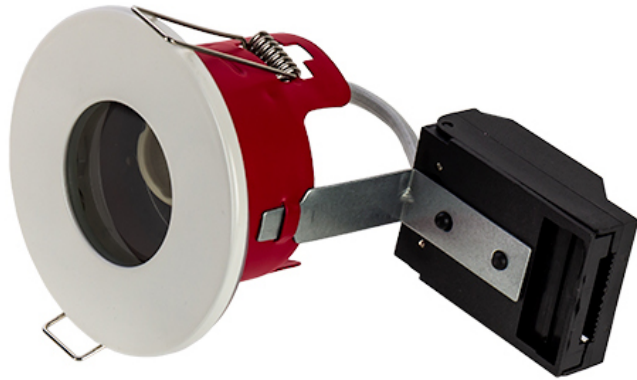

Order Code: XCFRSW

GU10 - Fire Rated Recessed Ring Shower Downlight - IP65 - Lampholder - White

Features

- Ideal for retrofit of existing halogen downlight fixtures
- Available in 3 different coloured bezels
- Lamps sold separately
- [Fixed](#), [Tilt](#) and IP65 SHOWER version available
- 30, 60 & 90 minute fire rating with solid timber joists
- 30 minute fire rating with Staircraft I-Joist and METAL WEB Joist [[Compatibility Matrix](#)]

Construction

- Steel body providing a high level of fire protection in accordance with Building Regulations Part B
- Loop in/out mains connector
- Supplied with GU10 lampholder and bracket

Technical Data

General

Electrical

Weight (kg)

0.30

Input Voltage Range (VAC)

230

Order Code: XCFRSW

GU10 - Fire Rated Recessed Ring Shower Downlight - IP65 - Lampholder - White

Dimensions

C (mm)	96
Cut Out (mm)	68
Dia. (mm)	85

Line Drawing