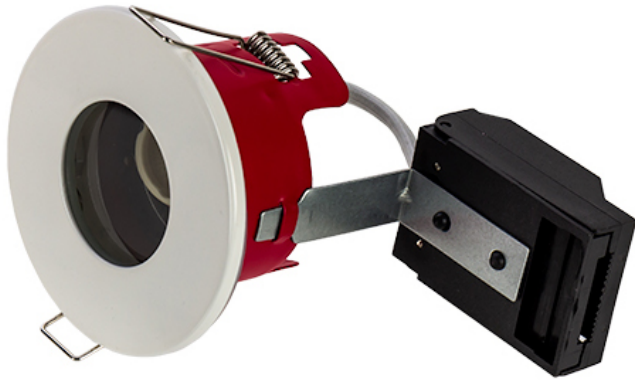

Order Code: XCFRSW

GU10 - Fire Rated Recessed Ring Shower Downlight - IP65 - Lampholder - White

Features

- Ideal for retrofit of existing halogen downlight fixtures
- Available in 3 different coloured bezels
- Lamps sold separately
- [Fixed](#), [Tilt](#) and IP65 SHOWER version available
- 30, 60 & 90 minute fire rating with solid timber joists
- 30 minute fire rating with Staircraft I-Joist and METAL WEB Joist [[Compatibility Matrix](#)]

Construction

- Steel body providing a high level of fire protection in accordance with Building Regulations Part B
- Loop in/out mains connector
- Supplied with GU10 lampholder and bracket

Technical Data

General

Electrical

Weight (kg)

0.30

Input Voltage Range (VAC)

230

Order Code: XCFRSW

GU10 - Fire Rated Recessed Ring Shower Downlight - IP65 - Lampholder - White