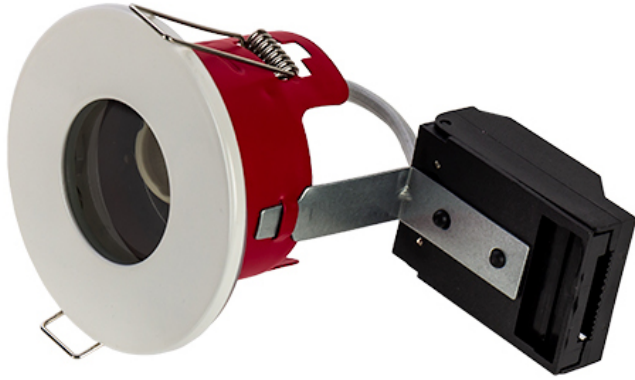

Order Code: XCFRSW

GU10 - Fire Rated Recessed Ring Shower Downlight - IP65 - Lampholder - White

Features

- Ideal for retrofit of existing halogen downlight fixtures
- Available in 3 different coloured bezels
- Lamps sold separately
- [Fixed](#), [Tilt](#) and IP65 SHOWER version available
- 30, 60 & 90 minute fire rating with solid timber joists
- 30 minute fire rating with Staircraft I-Joist and METAL WEB Joist [[Compatibility Matrix](#)]

Construction

- Steel body providing a high level of fire protection in accordance with Building Regulations Part B
- Loop in/out mains connector
- Supplied with GU10 lampholder and bracket

Technical Data

General

Electrical

Weight (kg)

0.30

Input Voltage Range (VAC)

230

Order Code: XCFRSW

GU10 - Fire Rated Recessed Ring Shower Downlight - IP65 - Lampholder - White