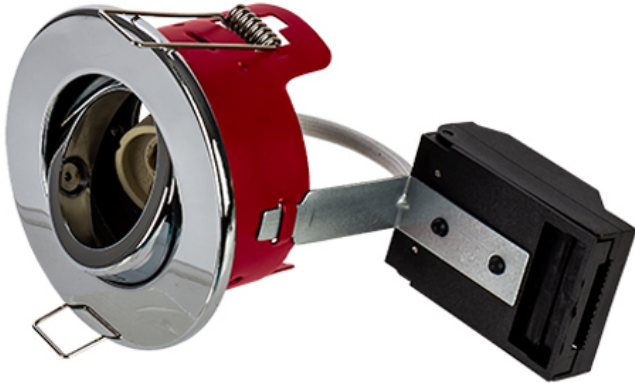

Order Code: XCFRTPC

GU10 - Fire Rated Recessed Ring Tilt Downlight - Polished Chrome

Features

- Ideal for retrofit of existing halogen downlight fixtures
- Available in 3 different coloured bezels
- Lamps sold separately
- Fully adjustable tilted lens
- **Fixed**, TILT and IP65 **Shower** version available
- 30, 60 & 90 minute fire rating with solid timber joists
- 30 minute fire rating with Staircraft I-Joist and METAL WEB Joist [[Compatibility Matrix](#)]

Construction

- Steel body providing a high level of fire protection in accordance with Building Regulations Part B
- Supplied with GU10 lampholder and bracket

Technical Data

General		Electrical	
Luminaire Wattage (W)	50	Input Voltage Range (VAC)	230
Weight (kg)	1.88		

Order Code: XCFRTPC

GU10 - Fire Rated Recessed Ring Tilt Downlight - Polished Chrome

Dimensions

C (mm)	94
-----	-----
Cut Out (mm)	78
-----	-----
Dia. (mm)	87
-----	-----

Line Drawing