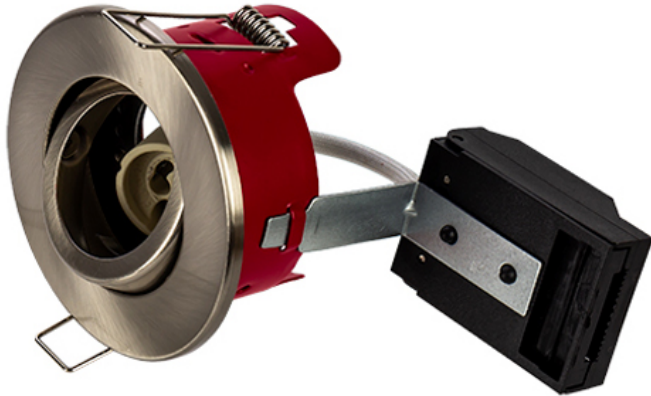

Order Code: XCFRTSN

GU10 - Fire Rated Recessed Ring Tilt Downlight - Satin Nickel

Features

- Ideal for retrofit of existing halogen downlight fixtures
- Available in 3 different coloured bezels
- Lamps sold separately
- Fully adjustable tilted lens
- [Fixed](#), TILT and IP65 [Shower](#) version available
- 30, 60 & 90 minute fire rating with solid timber joists
- 30 minute fire rating with Staircraft I-Joist and METAL WEB Joist [[Compatibility Matrix](#)]

Construction

- Steel body providing a high level of fire protection in accordance with Building Regulations Part B
- Supplied with GU10 lampholder and bracket

Technical Data

General		Electrical	
Luminaire Wattage (W)	50	Input Voltage Range (VAC)	230
Weight (kg)	1.88		

Order Code: XCFRTSN

GU10 - Fire Rated Recessed Ring Tilt Downlight - Satin Nickel

Dimensions

C (mm)	94
-----	-----
Cut Out (mm)	78
-----	-----
Dia. (mm)	87
-----	-----

Line Drawing