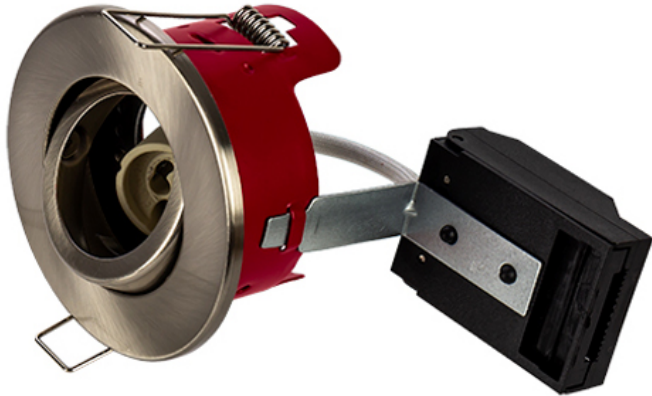

Order Code: XCFRTSN

GU10 - Fire Rated Recessed Ring Tilt Downlight - Satin Nickel

Features

- Ideal for retrofit of existing halogen downlight fixtures
- Available in 3 different coloured bezels
- Lamps sold separately
- Fully adjustable tilted lens
- **Fixed**, TILT and IP65 **Shower** version available
- 30, 60 & 90 minute fire rating with solid timber joists
- 30 minute fire rating with Staircraft I-Joist and METAL WEB Joist [[Compatibility Matrix](#)]

Construction

- Steel body providing a high level of fire protection in accordance with Building Regulations Part B
- Supplied with GU10 lampholder and bracket

Technical Data

General		Electrical	
Luminaire Wattage (W)	50	Input Voltage Range (VAC)	230
Weight (kg)	1.88		

Order Code: XCFRTSN

GU10 - Fire Rated Recessed Ring Tilt Downlight - Satin Nickel

Dimensions

C (mm)	94
-----	-----
Cut Out (mm)	78
-----	-----
Dia. (mm)	87
-----	-----

Line Drawing