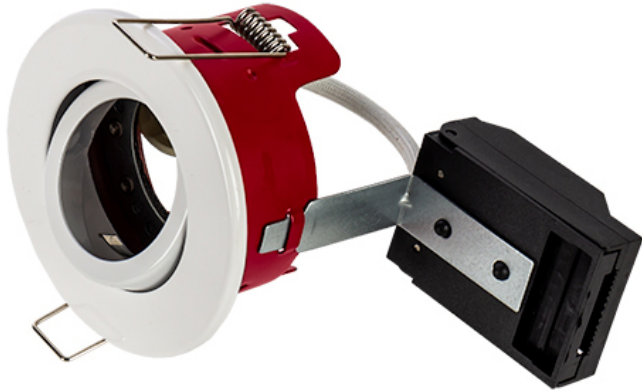

Order Code: XCFRTW

GU10 - Fire Rated Recessed Ring Tilt Downlight - White

Features

- Ideal for retrofit of existing halogen downlight fixtures
- Available in 3 different coloured bezels
- Lamps sold separately
- Fully adjustable tilted lens
- **Fixed**, TILT and IP65 **Shower** version available
- 30, 60 & 90 minute fire rating with solid timber joists
- 30 minute fire rating with Staircraft I-Joist and METAL WEB Joist [[Compatibility Matrix](#)]

Construction

- Steel body providing a high level of fire protection in accordance with Building Regulations Part B
- Supplied with GU10 lampholder and bracket

Technical Data

General		Electrical	
Luminaire Wattage (W)	50	Input Voltage Range (VAC)	230
Weight (kg)	1.88		

Order Code: XCFRTW

GU10 - Fire Rated Recessed Ring Tilt Downlight - White

Dimensions

C (mm)	94
Cut Out (mm)	78
Dia. (mm)	87

Line Drawing