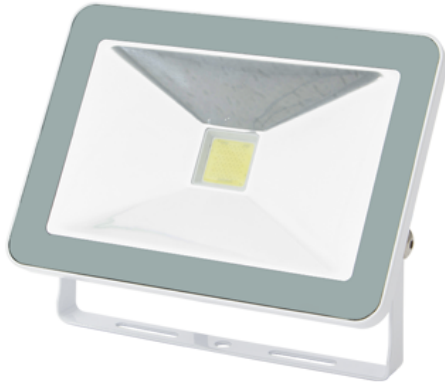

Order Code: XCMF30WDL

30W - Outdoor Mini Flood Slimline - 6000K - White

Features

- Ideal for retrofit of existing halogen floodlights
- Available in 3 different outputs
- Available in 3 sizes
- Supplied with stirrup and 1m of flex for column, bracket or surface fix
- High quality toughened safety glass
- Up to 67 lumens per watt efficacy

Construction

- Die-cast aluminium body
- White or black body finish
- Low energy and maintenance free solution

Technical Data

General		Electrical	
Luminaire Wattage (W)	30	Rated Input Current (A)	0.13
Weight (kg)	0.82	Power Factor (pf)	0.9
Operating Temperature (ta °C)	-20 to 25	Input Voltage Range (VAC)	220-240
Light Output		Surge Protection (kV)	1
Lumens (lm)	2000	Conductor Size (mm)	1.5
Efficacy (lm/W)	67	Terminal Type	3 pole screw down
LED			
CCT (K)	6000		
CRI	65		
Macadam Elipses	4		

Order Code: XCMF30WDL

30W - Outdoor Mini Flood Slimline - 6000K - White

Dimensions

A (mm)	210
B (mm)	147
C (mm)	35

Line Drawing