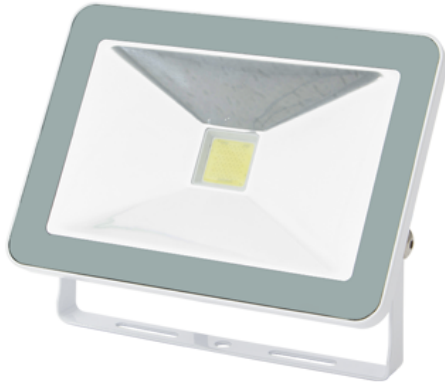

Order Code: XCMF30WDL

30W - Outdoor Mini Flood Slimline - 6000K - White

Features

- Ideal for retrofit of existing halogen floodlights
- Available in 3 sizes
- Available in 3 different outputs
- Supplied with stirrup and 1m of flex for column, bracket or surface fix
- High quality toughened safety glass
- Up to 67 lumens per watt efficacy

Construction

- Die-cast aluminium body
- White or black body finish
- Low energy and maintenance free solution

Technical Data

General		Electrical	
Luminaire Wattage (W)	30	Rated Input Current (A)	0.13
Weight (kg)	0.82	Power Factor (pf)	0.9
Operating Temperature (ta °C)	-20 to 25	Input Voltage Range (VAC)	220-240
Light Output		Surge Protection (kV)	1
Lumens (lm)	2000	Conductor Size (mm)	1.5
Efficacy (lm/W)	67	Terminal Type	3 pole screw down
LED			
CCT (K)	6000		
CRI	65		
Macadam Ellipses	4		

Order Code: XCMF30WDL

30W - Outdoor Mini Flood Slimline - 6000K - White

Dimensions

A (mm)	210
B (mm)	147
C (mm)	35

Line Drawing