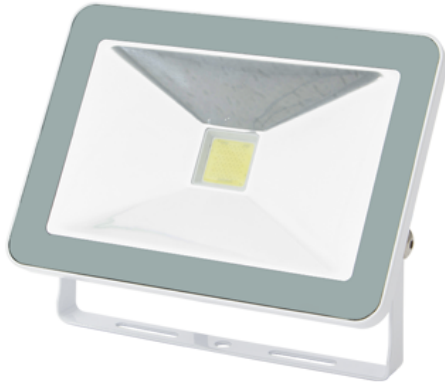

Order Code: XCMF30WDL

30W - Outdoor Mini Flood Slimline - 6000K - White

Features

- Ideal for retrofit of existing halogen floodlights
- Available in 3 sizes
- Available in 3 different outputs
- Supplied with stirrup and 1m of flex for column, bracket or surface fix
- High quality toughened safety glass
- Up to 67 lumens per watt efficacy

Construction

- Die-cast aluminium body
- White or black body finish
- Low energy and maintenance free solution

Technical Data

General		Electrical	
Luminaire Wattage (W)	30	Rated Input Current (A)	0.13
Weight (kg)	0.82	Power Factor (pf)	0.9
Operating Temperature (ta °C)	-20 to 25	Input Voltage Range (VAC)	220-240
Light Output		Surge Protection (kV)	1
Lumens (lm)	2000	Conductor Size (mm)	1.5
Efficacy (lm/W)	67	Terminal Type	3 pole screw down
LED			
CCT (K)	6000		
CRI	65		
Macadam Elipses	4		

Order Code: XCMF30WDL

30W - Outdoor Mini Flood Slimline - 6000K - White

Dimensions

A (mm)	210
B (mm)	147
C (mm)	35

Line Drawing