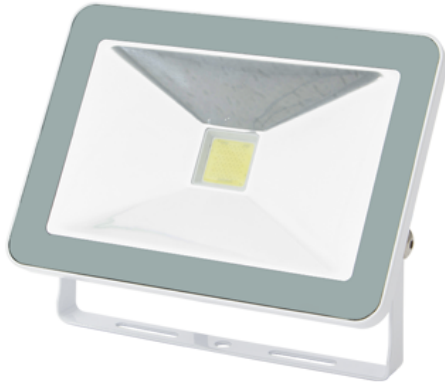

**Order Code: XCMF30WDL**

30W - Outdoor Mini Flood Slimline - 6000K - White

**Features**

- Ideal for retrofit of existing halogen floodlights
- Available in 3 sizes
- Available in 3 different outputs
- Supplied with stirrup and 1m of flex for column, bracket or surface fix
- High quality toughened safety glass
- Up to 67 lumens per watt efficacy

**Construction**

- Die-cast aluminium body
- White or black body finish
- Low energy and maintenance free solution

**Technical Data**

General		Electrical	
Luminaire Wattage (W)	30	Rated Input Current (A)	0.13
Weight (kg)	0.82	Power Factor (pf)	0.9
Operating Temperature (ta °C)	-20 to 25	Input Voltage Range (VAC)	220-240
<b>Light Output</b>		Surge Protection (kV)	1
Lumens (lm)	2000	Conductor Size (mm)	1.5
Efficacy (lm/W)	67	Terminal Type	3 pole screw down
<b>LED</b>			
CCT (K)	6000		
CRI	65		
Macadam Elipses	4		

**Order Code: XCMF30WDL**

30W - Outdoor Mini Flood Slimline - 6000K - White

Dimensions

A (mm)	210
B (mm)	147
C (mm)	35

Line Drawing