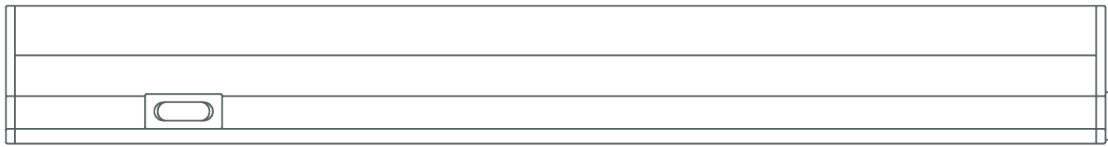

**Construction**

- Extruded plastic body
- LED SMD modules array

**Technical Data**

General		Electrical	
Luminaire Wattage (W)	3	Rated Input Current (A)	0.01
Weight (kg)	0.08	Power Factor (pf)	0.4
Light Output		Input Voltage Range (VAC)	200-240
		Inrush Current Peak (A)	9
		Surge Protection (kV)	0.5
Lumens (lm)	300	Conductor Size (mm)	0.75
Efficacy (lm/W)	100	Terminal Type	Bare wire
LED			
CCT (K)	3000		
CRI	80		
Macadam Ellipses	4		

Order Code: XCUCL3WW

3W - Slimline Under Cupboard Cabinet Light - IP20 - 3000K

Dimensions

A (mm)	222
B (mm)	23
C (mm)	37

Line Drawing

A

B

C